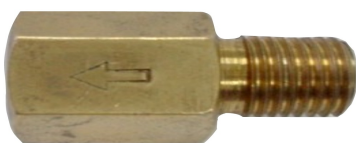

RED POINTER

SYPHON TUBE

MAXIMUM INDICATION POINTER

PULSATION DAMPENER

MICRO ADJUSTABLE POINTER

SNUBBER BRASS

SNUBBER STAINLESS STEEL